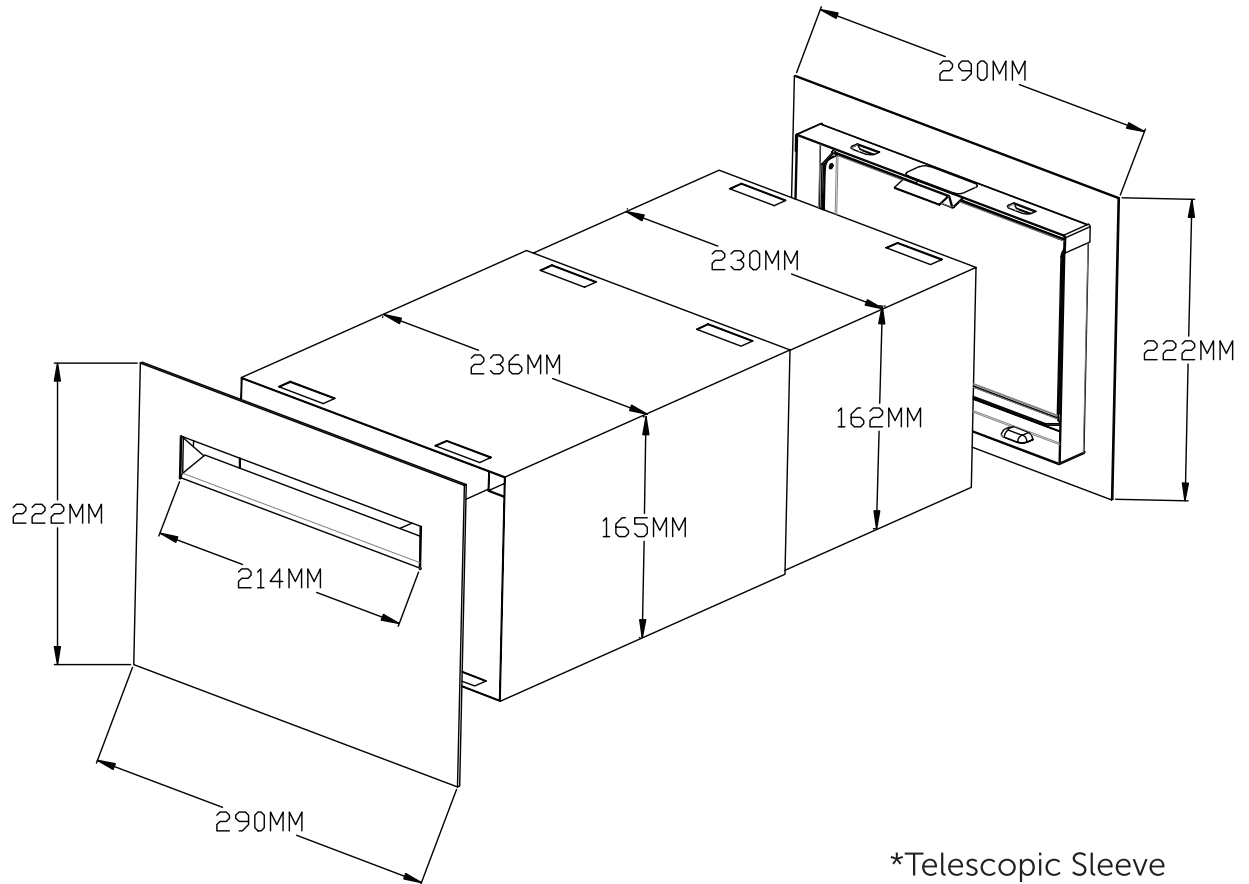

Jet

A4 Rear Opening Set

Instructions

*Telescopic Sleeve

**SLEEVE FITS INTO
1 BRICK WIDE BY 2
BRICK HIGH CAVITY**

Build up brickwork to
desired height and set
letterbox in place

Complete remaining
brickwork